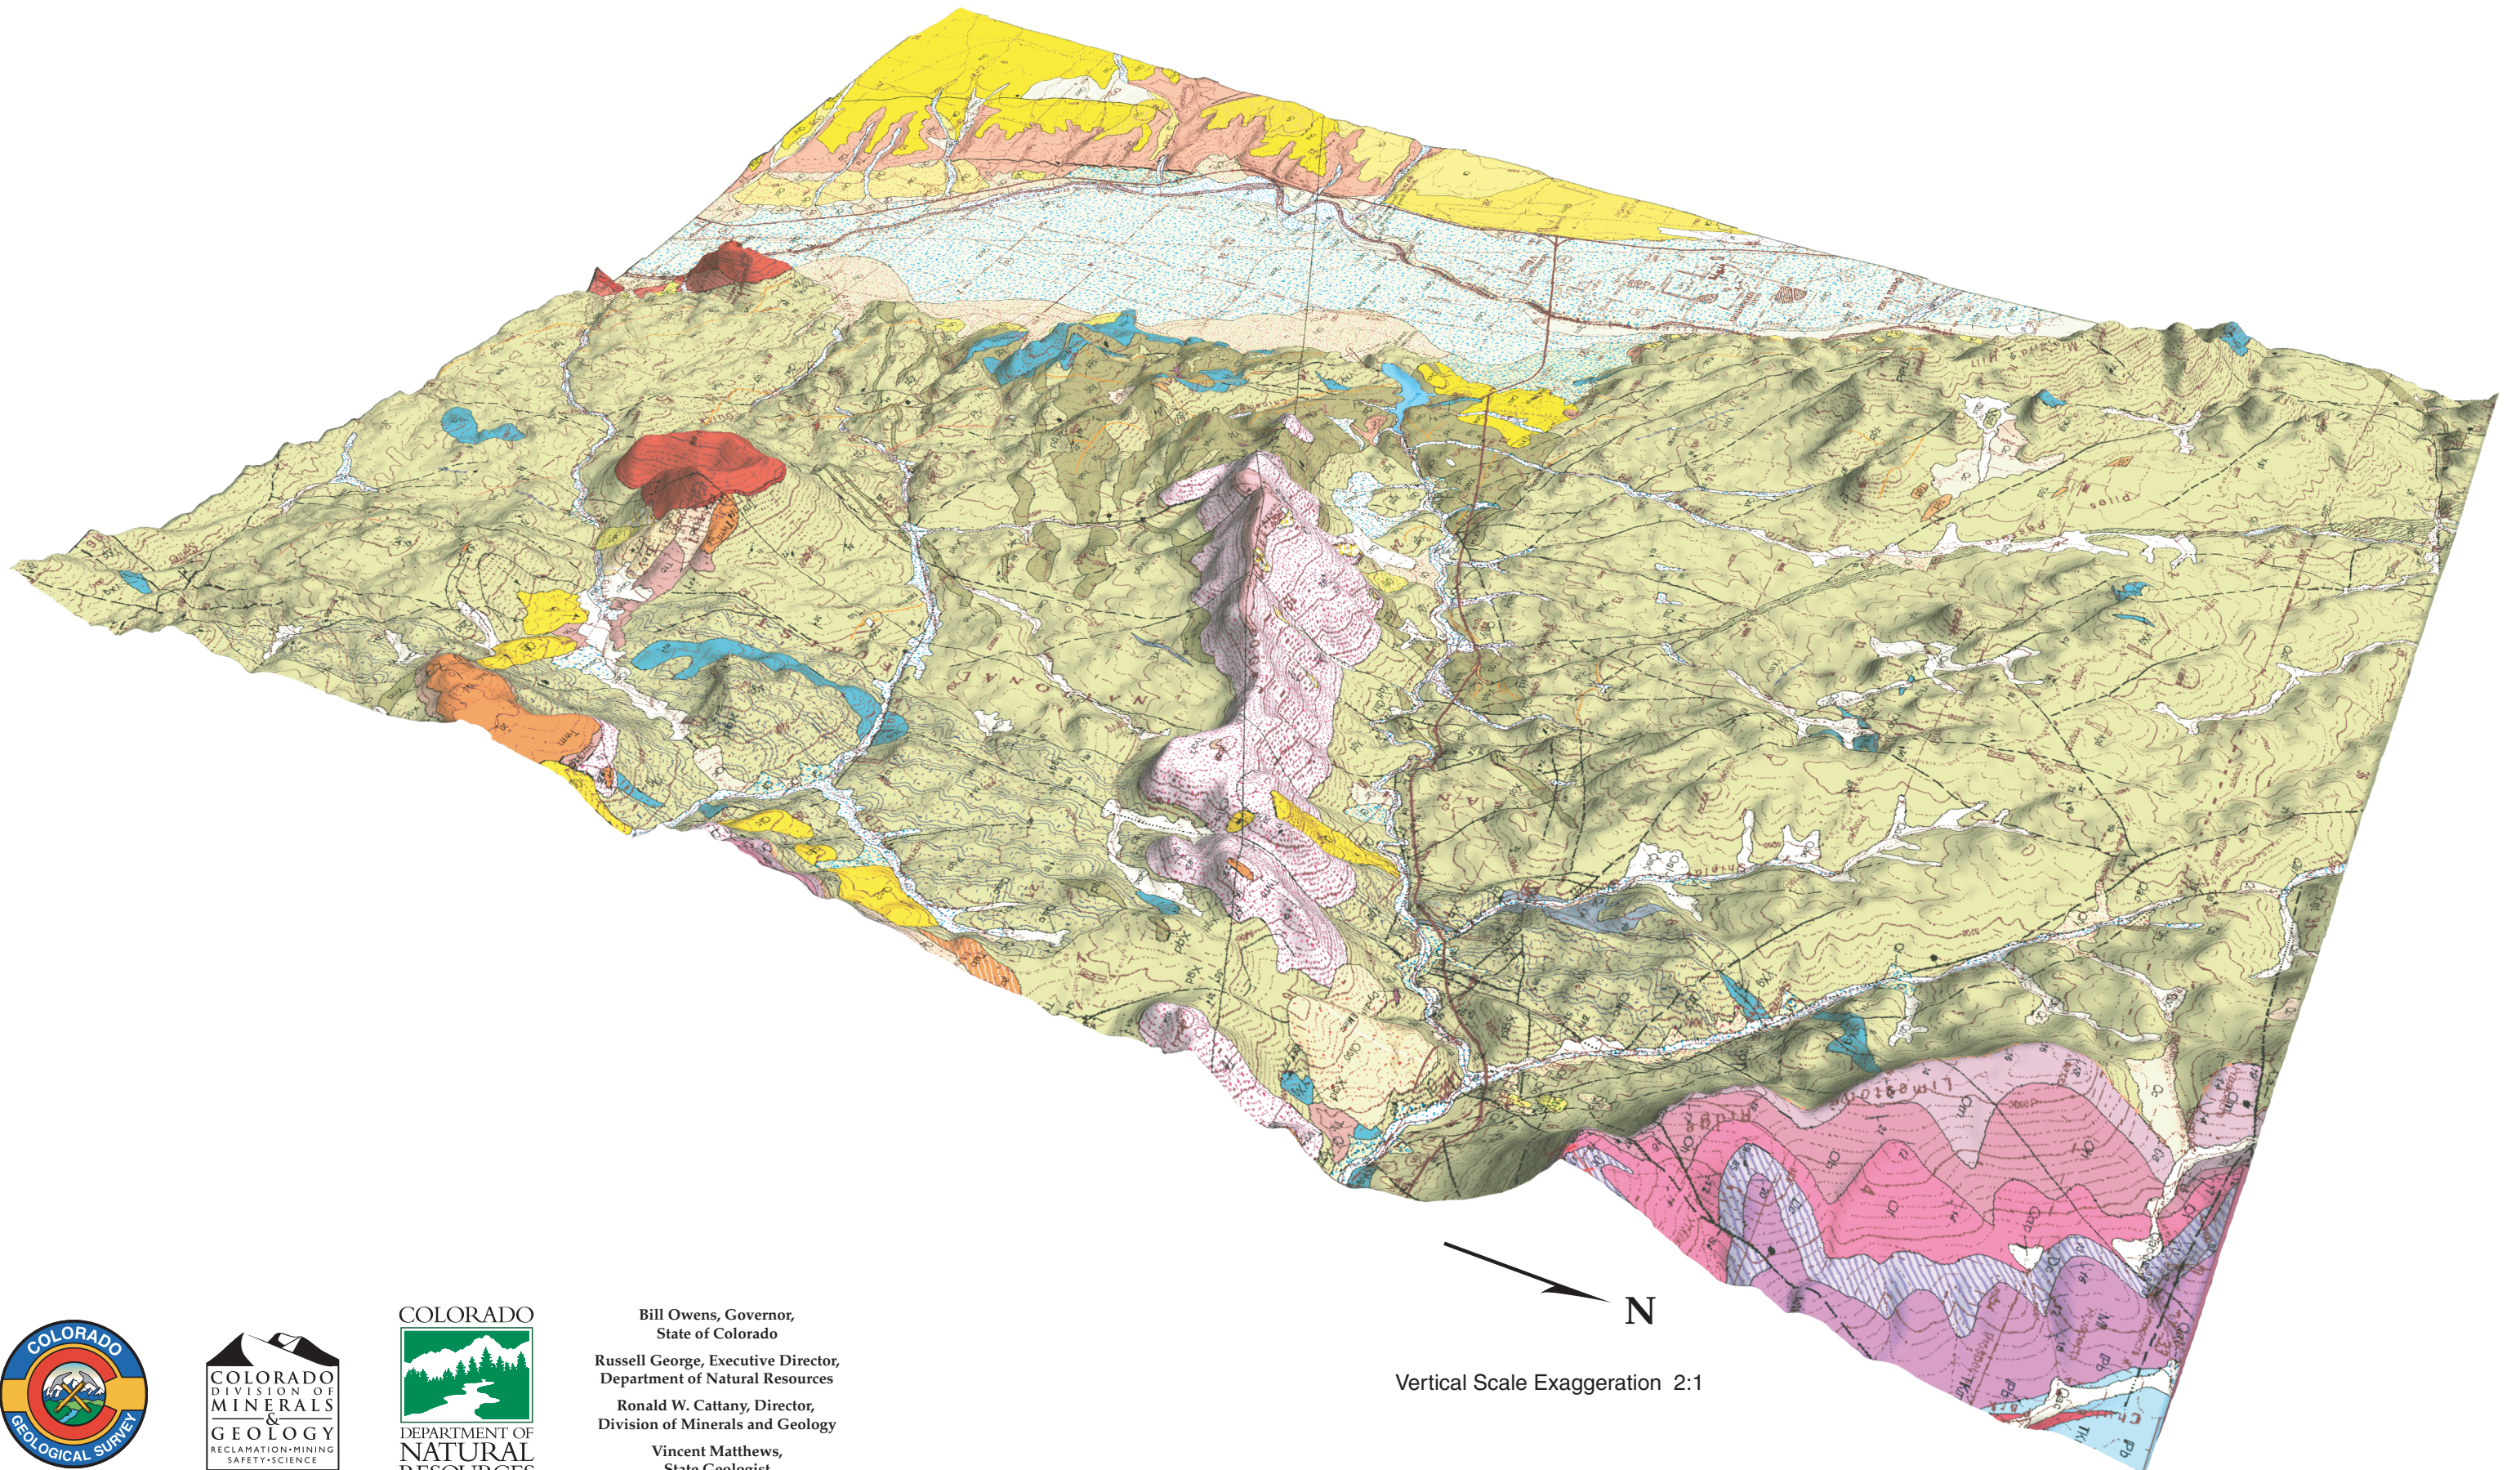

**OBLIQUE VIEW TO ACCOMPANY
GEOLOGIC MAP OF THE BUENA VISTA EAST QUADRANGLE,
CHAFFEE COUNTY, COLORADO**

By John W. Keller, James P. McCalpin, and Benjamin W. Lowry

Bill Owens, Governor,
State of Colorado
Russell George, Executive Director,
Department of Natural Resources
Ronald W. Cattany, Director,
Division of Minerals and Geology
Vincent Matthews,
State Geologist

Vertical Scale Exaggeration 2:1